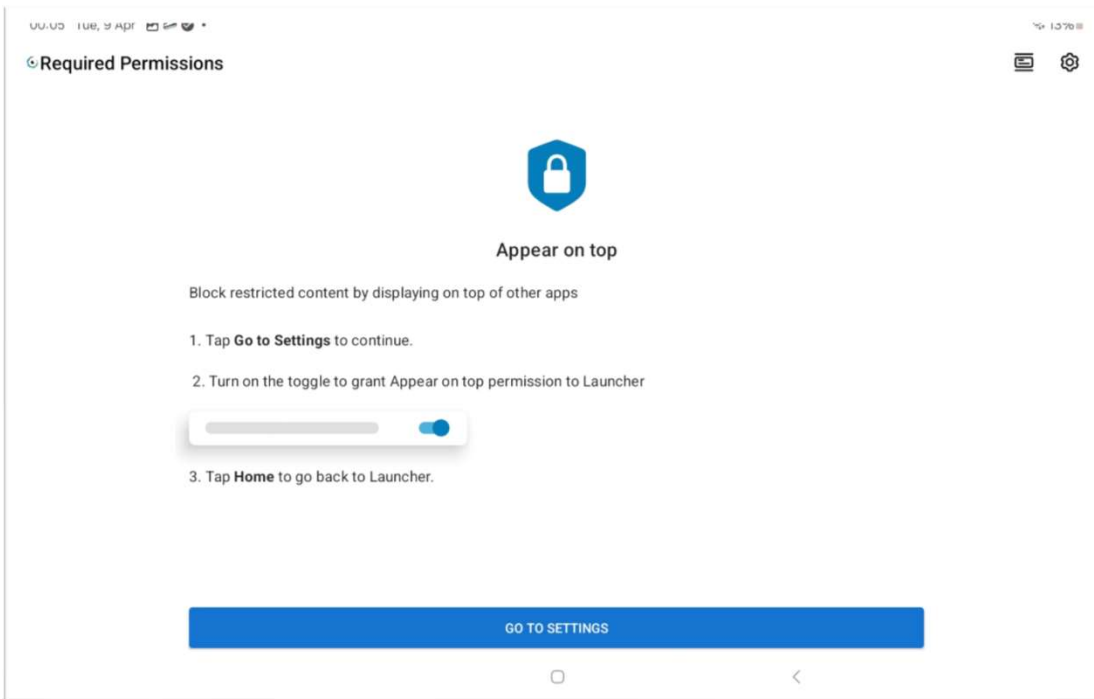

## New launcher

Following the installation of the new launcher application, upon starting the tablet, it will prompt you to configure its permissions. To correctly perform the configuration, please follow the steps below:

**Allow permissions for launcher application.**