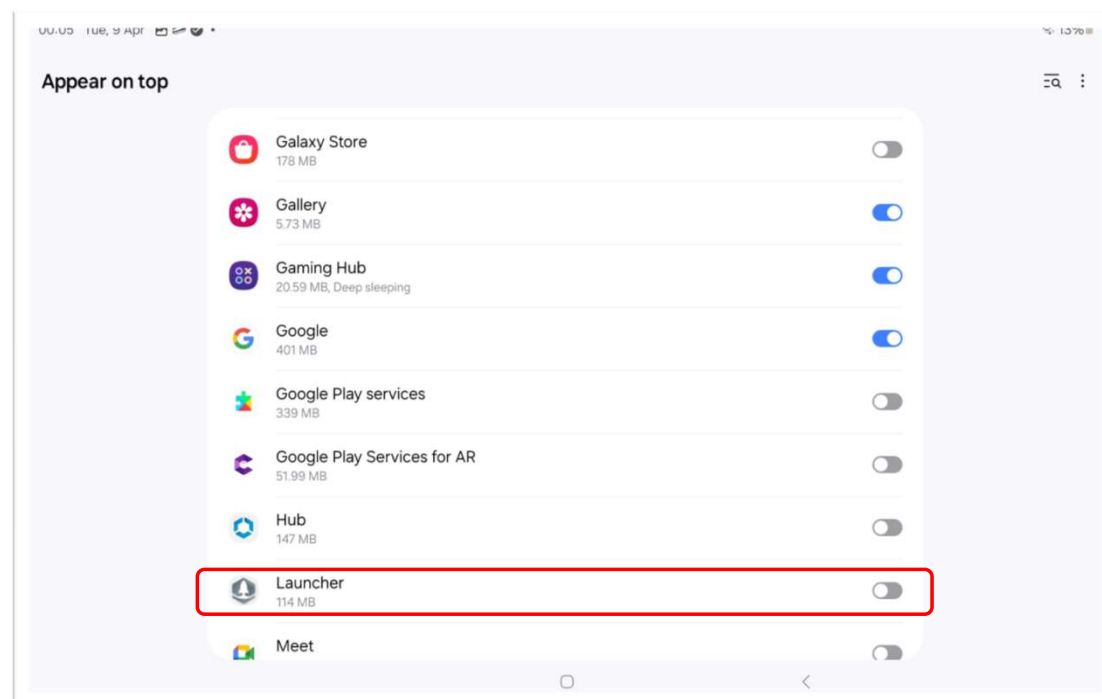

## New launcher

Following the installation of the new launcher application, upon starting the tablet, it will prompt you to configure its permissions. To correctly perform the configuration, please follow the steps below:

**Allow permissions for launcher application.**